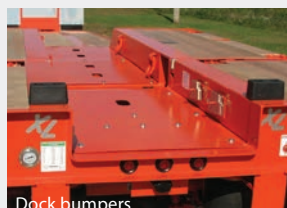

Dock bumpers

POPULAR OPTIONS

Wood cover for flip
Additional spring brakes
Paint to match trailer
Dock bumpers

3rd Tail light package
Aluminum milled/polished wheels
Many more available