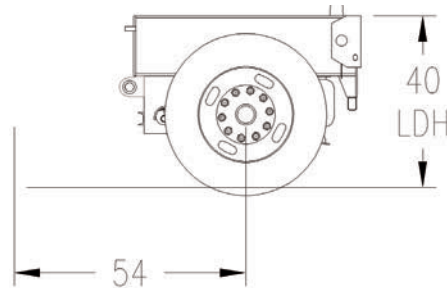

BUILT WITH YOU IN MIND

- T-1 Flanges, 80K Web
- 54" Axle Spacing
- 102" wide
- Flag holders
- Lifting lugs hold weight of Booster and Flip axle when lifting off the ground, eliminating tail channel bend.
- All XL Specialized Trailers' products go through the new, premium paint process. XL paint includes a **full 1 year warranty**.
- Always striving to surpass market standards, all XL Specialized Trailers' products feature a **5 year structural warranty**.

FIND YOUR SPECIALIZED SOLUTION TODAY

visit xlspecializedtrailer.com

XL FLIP AXLE

XL 24 FA
CAPACITY: 24,000 LB OVERALL
OAW: 102"

SPECS

STANDARD SPECS

T-1 FLANGE, 80K WEB
(2) FLAG HOLDERS

WHEELS AND TIRES

8.25 X 22.5 STEEL RIMS
255 / 70R / 22.5 TIRES

SUSPENSION

25,000 LB AIR RIDE

AXLES

(1) 25,000 LB NOMINAL
77½" TRACKING
54" SPACING
HUB PILOT, OUTBOARD DRUMS
16½ X 7" BRAKES
LIMIT CHAINS

LIGHTING

D.O.T. APPROVED 12V SEALED
GROTE HARNESS
RUBBER MOUNTED LED LIGHTS
(1) CLEARANCE LIGHT PER SIDE
7 POLE ELECTRICAL SOCKET
2 TAIL LIGHT PACKAGE WITH
ALUMINUM COVER